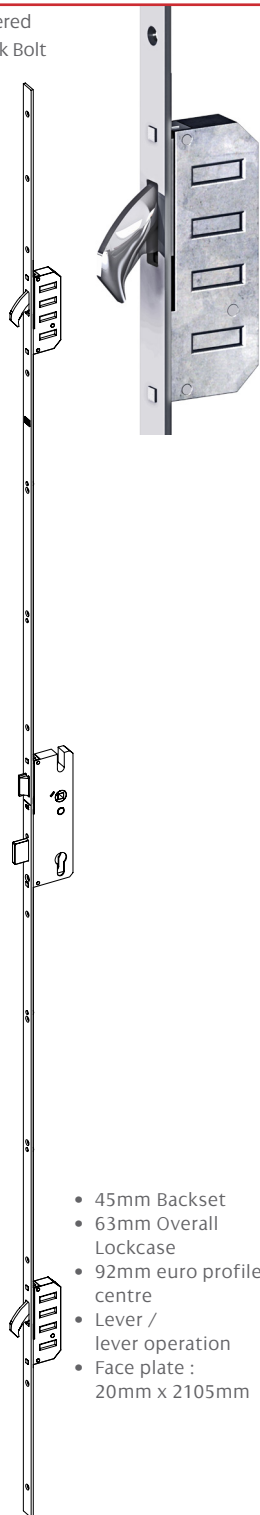

Single Door Locks

Standard Radiused End

Twin Tapered Dead Bolt

- 45mm Backset
- 63mm Overall Lockcase
- 92mm euro profile centre
- Lever / lever operation
- Face plate : 20mm x 1770mm

Product	Code
Multipoint Lock	ML60R-45

SV

Standard Square End

Tapered Hook Bolt

- 45mm Backset
- 63mm Overall Lockcase
- 92mm euro profile centre
- Lever / lever operation
- Face plate : 20mm x 2105mm

Product	Code
LH Multipoint Lock	ML40S-LH
RH Multipoint Lock	ML40S-RH

SV

Automatic Square End (Automatic Hooks Throw)

Tapered Hook Bolt

- 45mm Backset
- 63mm Overall Lockcase
- 92mm euro profile centre
- Face plate : 20mm x 2105mm

Product	Code
LH Multipoint Lock	ML120-LH
RH Multipoint Lock	ML120-RH

SV

Stable Door Radiused End

Tapered Hook Bolt

- 45mm Backset
- 63mm Overall Lockcase
- 92mm euro profile centre
- Lever / lever operation
- Face plate : 20mm x 818mm Top
- Face plate : 20mm x 805mm Bottom