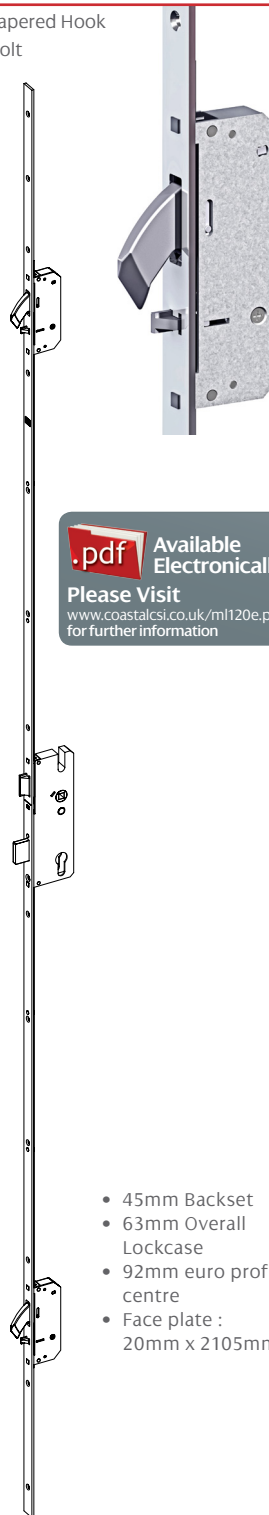

Single Door Locks

Standard Radiused End

Twin Tapered Dead Bolt

- 45mm Backset
- 63mm Overall Lockcase
- 92mm euro profile centre
- Lever / lever operation
- Face plate : 20mm x 1770mm

Product	Code
Multipoint Lock	ML60R-45

SV

Standard Square End

Tapered Hook Bolt

- 45mm Backset
- 63mm Overall Lockcase
- 92mm euro profile centre
- Lever / lever operation
- Face plate : 20mm x 2105mm

Product	Code
LH Multipoint Lock	ML40S-LH
RH Multipoint Lock	ML40S-RH

SV

Automatic Square End (Automatic Hooks Throw)

Tapered Hook Bolt

- 45mm Backset
- 63mm Overall Lockcase
- 92mm euro profile centre
- Face plate : 20mm x 2105mm

Product	Code
LH Multipoint Lock	ML120-LH
RH Multipoint Lock	ML120-RH

SV

Stable Door Radiused End

Tapered Hook Bolt

- 45mm Backset
- 63mm Overall Lockcase
- 92mm euro profile centre
- Lever / lever operation
- Face plate : 20mm x 818mm Top
- Face plate : 20mm x 805mm Bottom