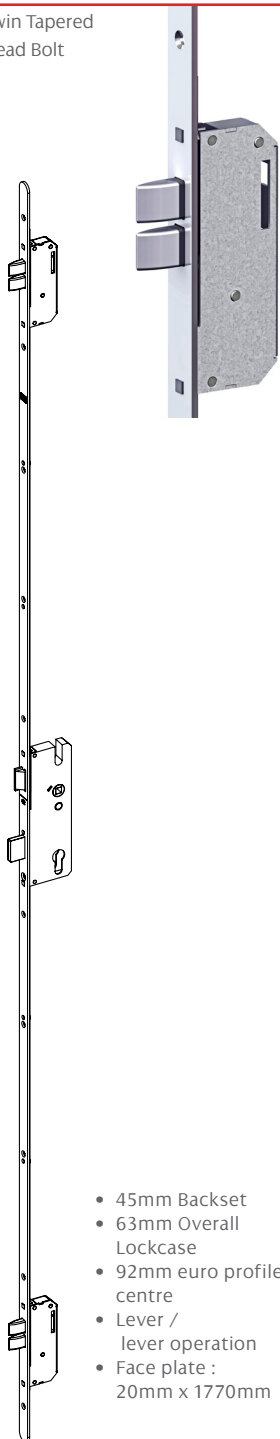

Single Door Locks

Standard Radiused End

Twin Tapered Dead Bolt

- 45mm Backset
- 63mm Overall Lockcase
- 92mm euro profile centre
- Lever / lever operation
- Face plate : 20mm x 1770mm

Product	Code
Multipoint Lock	ML60R-45

SV

Standard Square End

Tapered Hook Bolt

- 45mm Backset
- 63mm Overall Lockcase
- 92mm euro profile centre
- Lever / lever operation
- Face plate : 20mm x 2105mm

Product	Code
LH Multipoint Lock	ML40S-LH
RH Multipoint Lock	ML40S-RH

SV

Automatic Square End (Automatic Hooks Throw)

Tapered Hook Bolt

- 45mm Backset
- 63mm Overall Lockcase
- 92mm euro profile centre
- Face plate : 20mm x 2105mm

Product	Code
LH Multipoint Lock	ML120-LH
RH Multipoint Lock	ML120-RH

SV

Stable Door Radiused End

Tapered Hook Bolt

- 45mm Backset
- 63mm Overall Lockcase
- 92mm euro profile centre
- Lever / lever operation
- Face plate : 20mm x 818mm Top
- Face plate : 20mm x 805mm Bottom