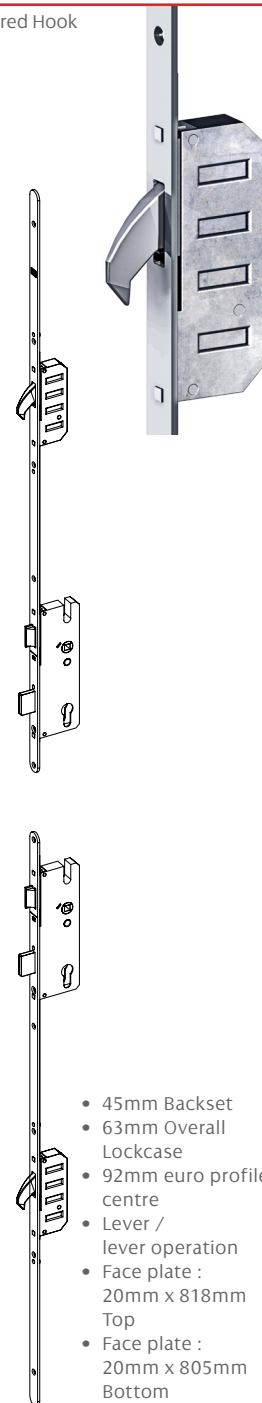

Single Door Locks

Standard Radiused End

Twin Tapered Dead Bolt

- 45mm Backset
- 63mm Overall Lockcase
- 92mm euro profile centre
- Lever / lever operation
- Face plate : 20mm x 1770mm

Product	Code
Multipoint Lock	ML60R-45

SV

Standard Square End

Tapered Hook Bolt

- 45mm Backset
- 63mm Overall Lockcase
- 92mm euro profile centre
- Lever / lever operation
- Face plate : 20mm x 2105mm

Product	Code
LH Multipoint Lock	ML40S-LH
RH Multipoint Lock	ML40S-RH

SV

Automatic Square End (Automatic Hooks Throw)

Tapered Hook Bolt

- 45mm Backset
- 63mm Overall Lockcase
- 92mm euro profile centre
- Face plate : 20mm x 2105mm

Product	Code
LH Multipoint Lock	ML120-LH
RH Multipoint Lock	ML120-RH

SV

Stable Door Radiused End

Tapered Hook Bolt

- 45mm Backset
- 63mm Overall Lockcase
- 92mm euro profile centre
- Lever / lever operation
- Face plate : 20mm x 818mm Top
- Face plate : 20mm x 805mm Bottom